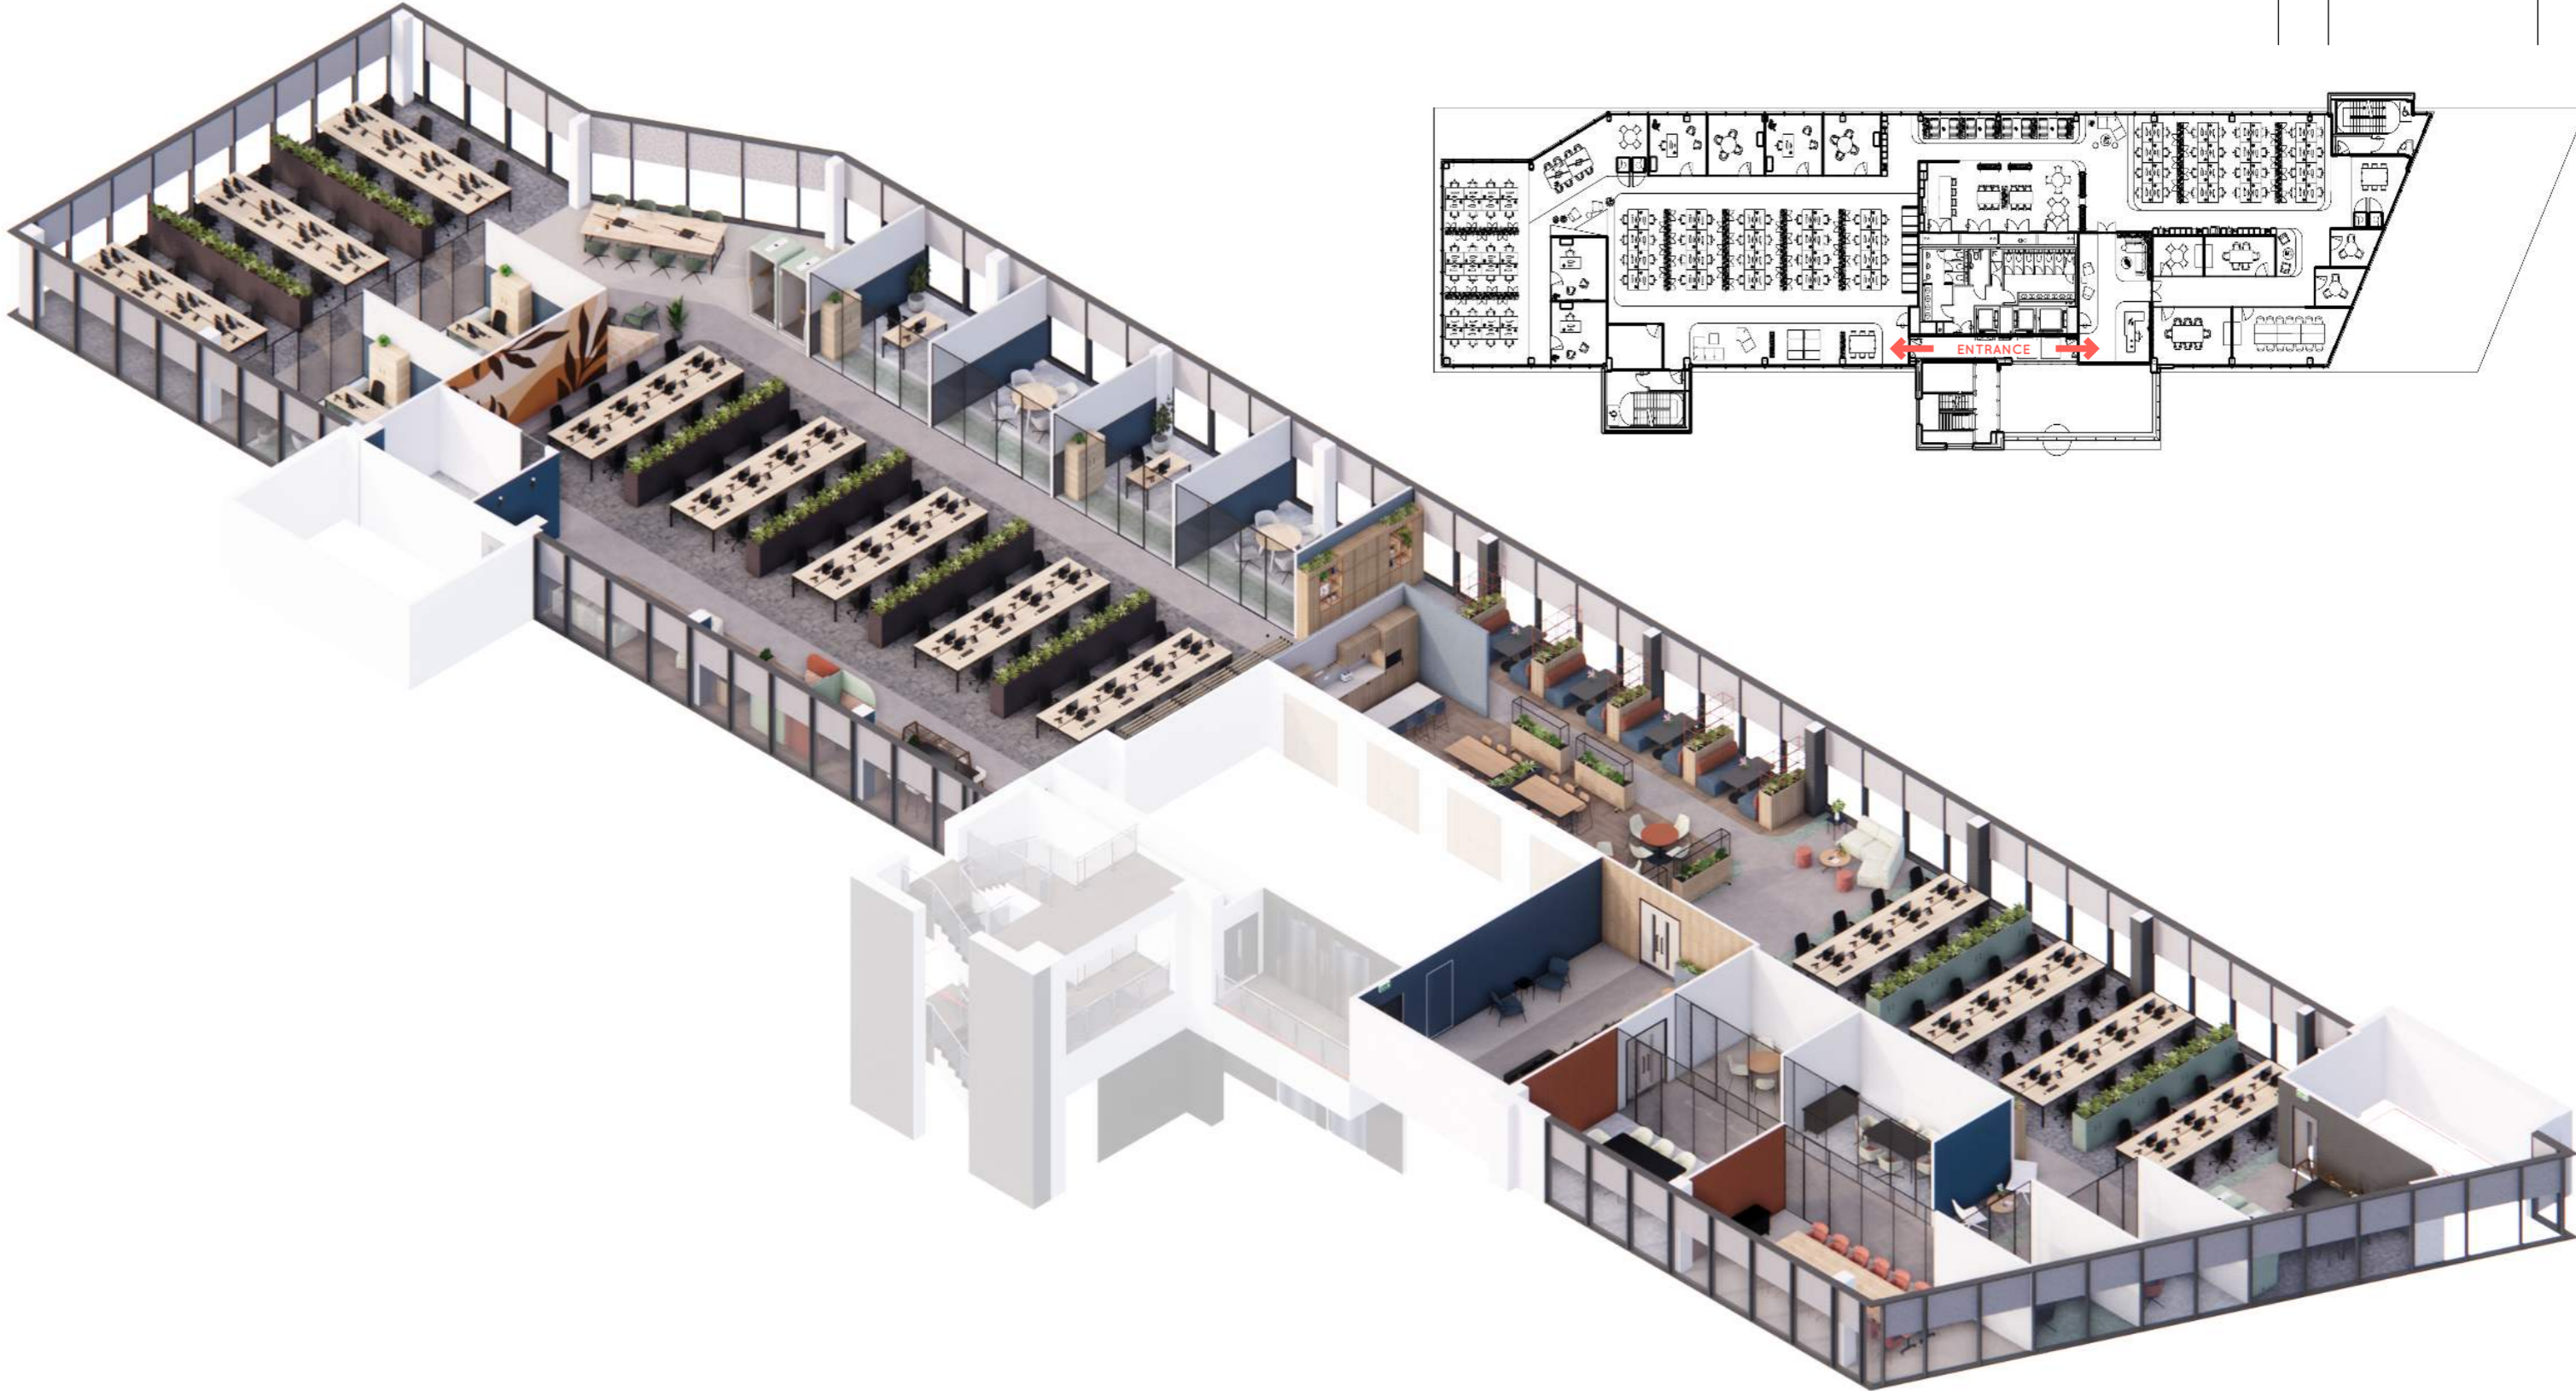

PROPOSED FIRST FLOOR PLAN 2

TOTAL AREA: 1080M2

Ovo Spaces

0114 2434600

info@ovospaces.co.uk

www.ovospaces.co.uk

© copyright 2024 Ovo Spaces.
Do not scale from this drawing.

DATE 19/04/24	ACERO 8902	SCALE ***	DESIGNER EA
	DRG NO ***	REV C1	