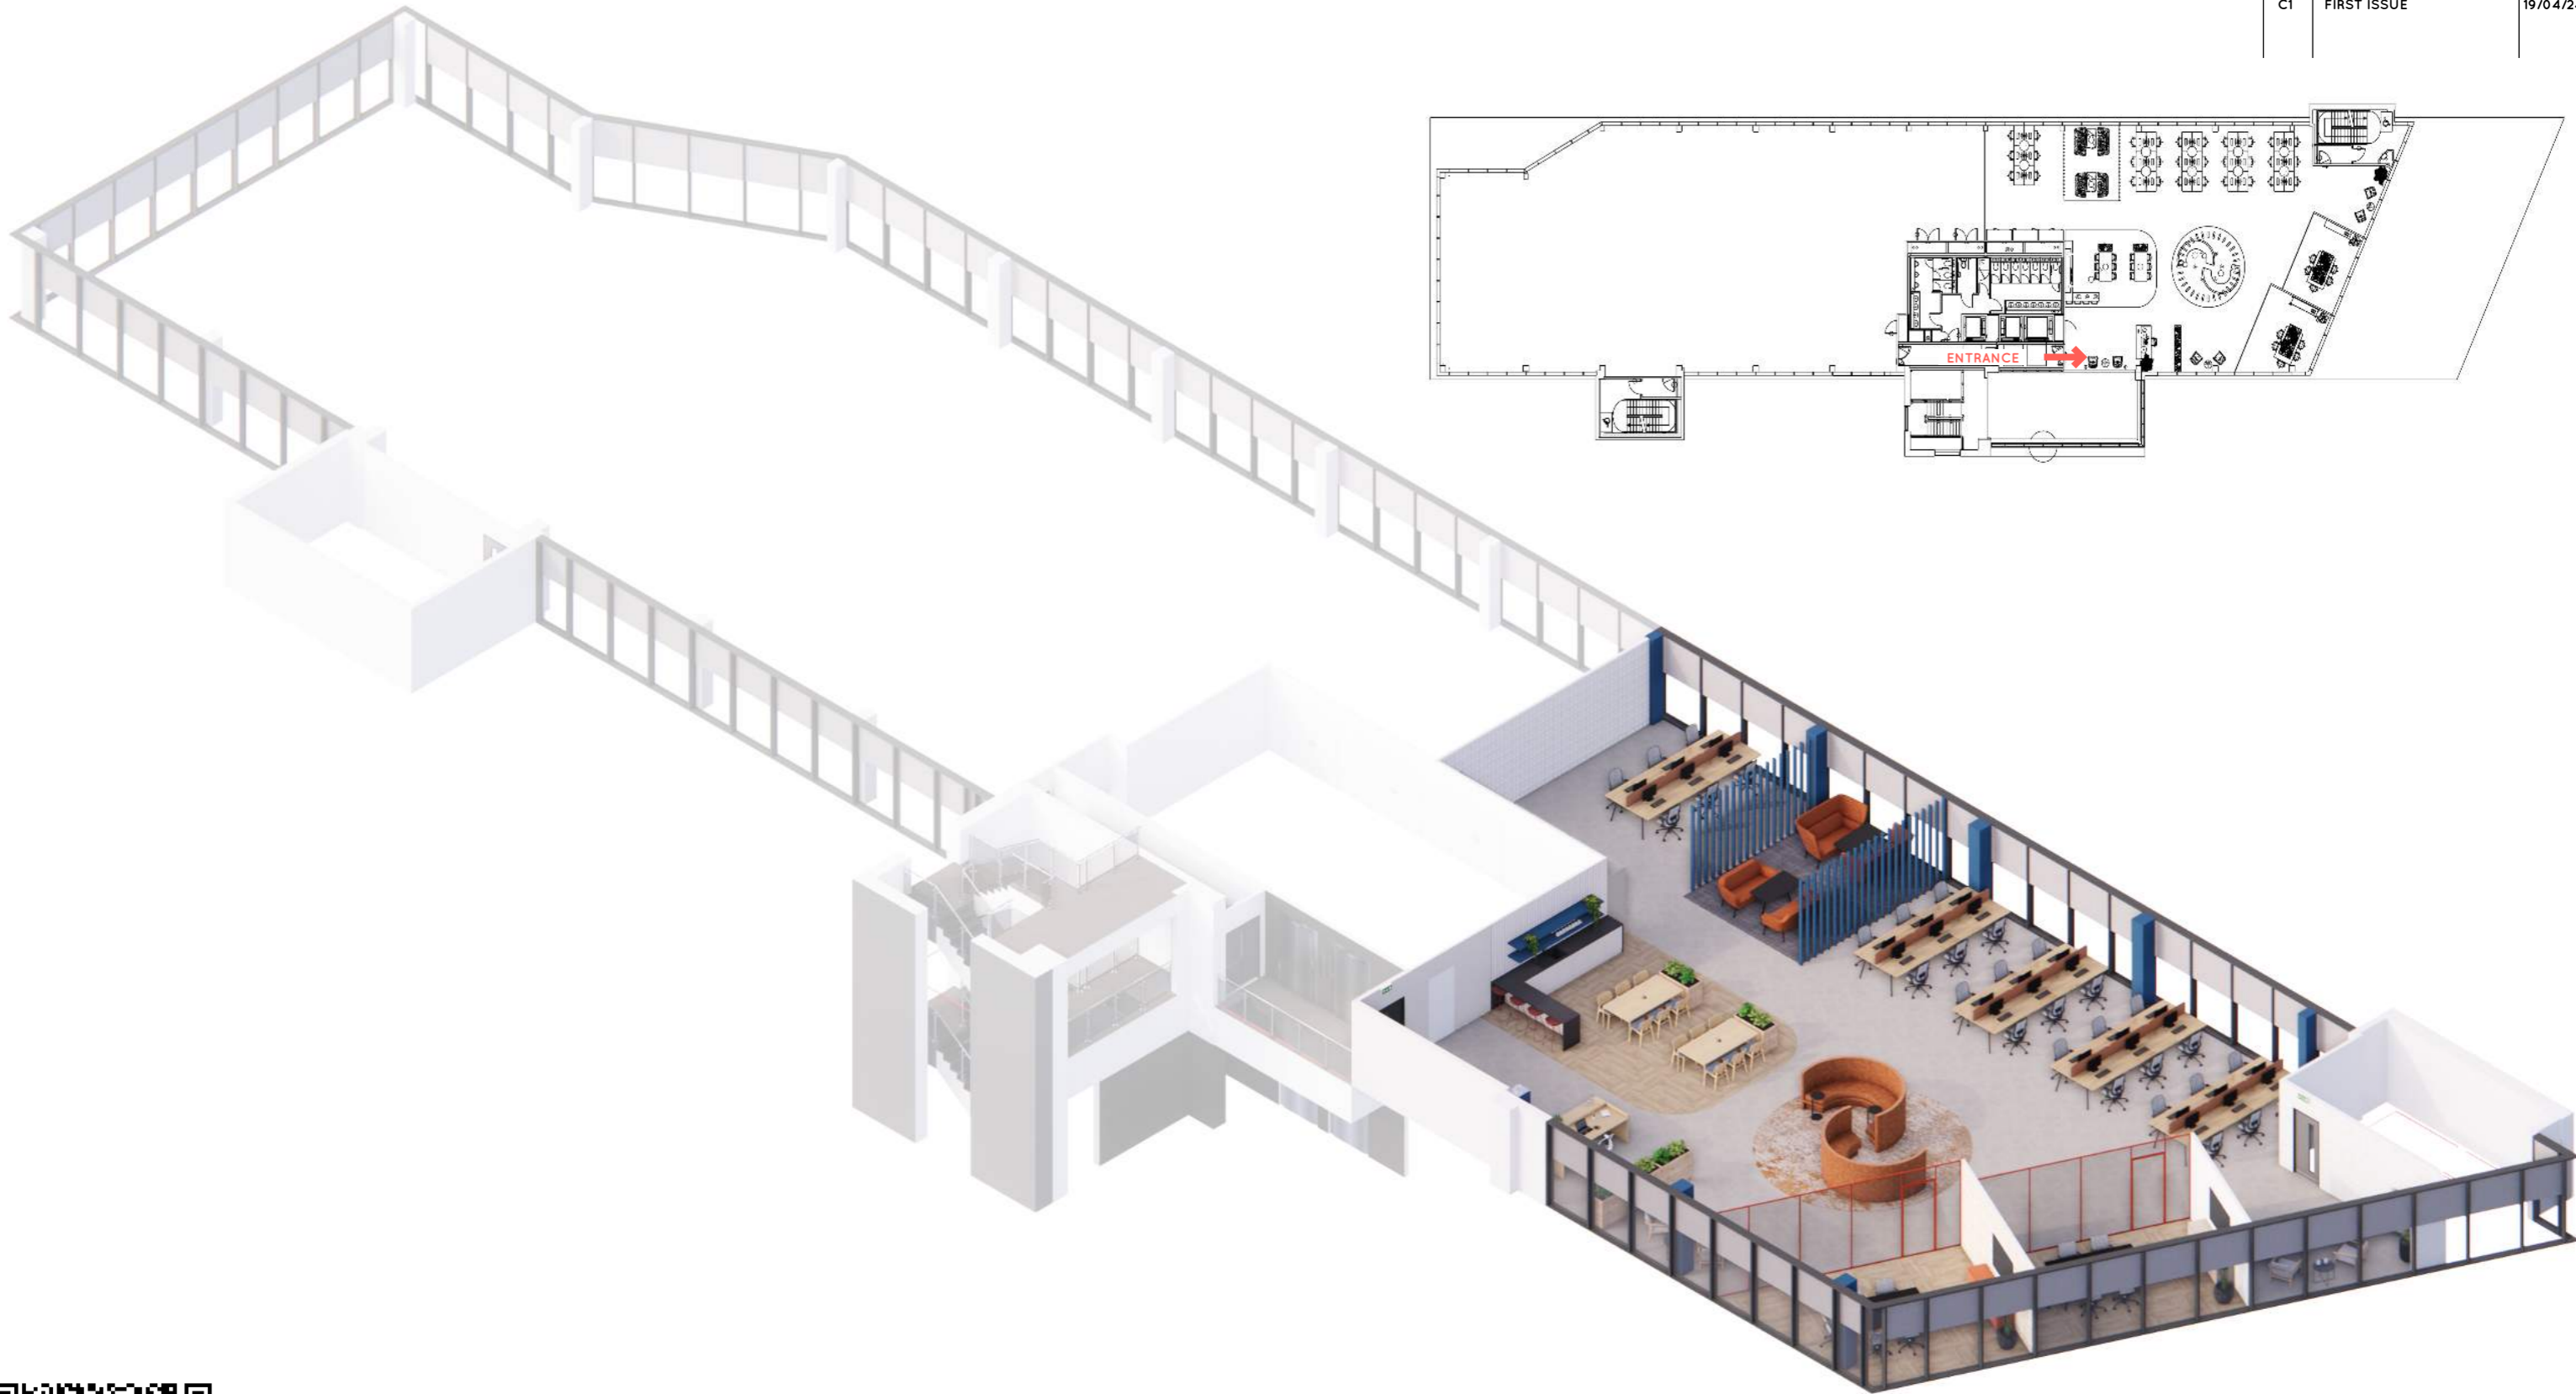

REVISIONS		
REV	DESCRIPTION	DATE
C1	FIRST ISSUE	19/04/24

PROPOSED FIRST FLOOR PLAN 1B

TOTAL AREA: 430M2

Ovo Spaces   0114 2434600   info@ovospaces.co.uk   www.ovospaces.co.uk

© copyright 2024 Ovo Spaces. Do not scale from this drawing.

DATE 19/04/24	ACERO 8902	SCALE ***	DESIGNER EA
	DRG NO ***	REV C1