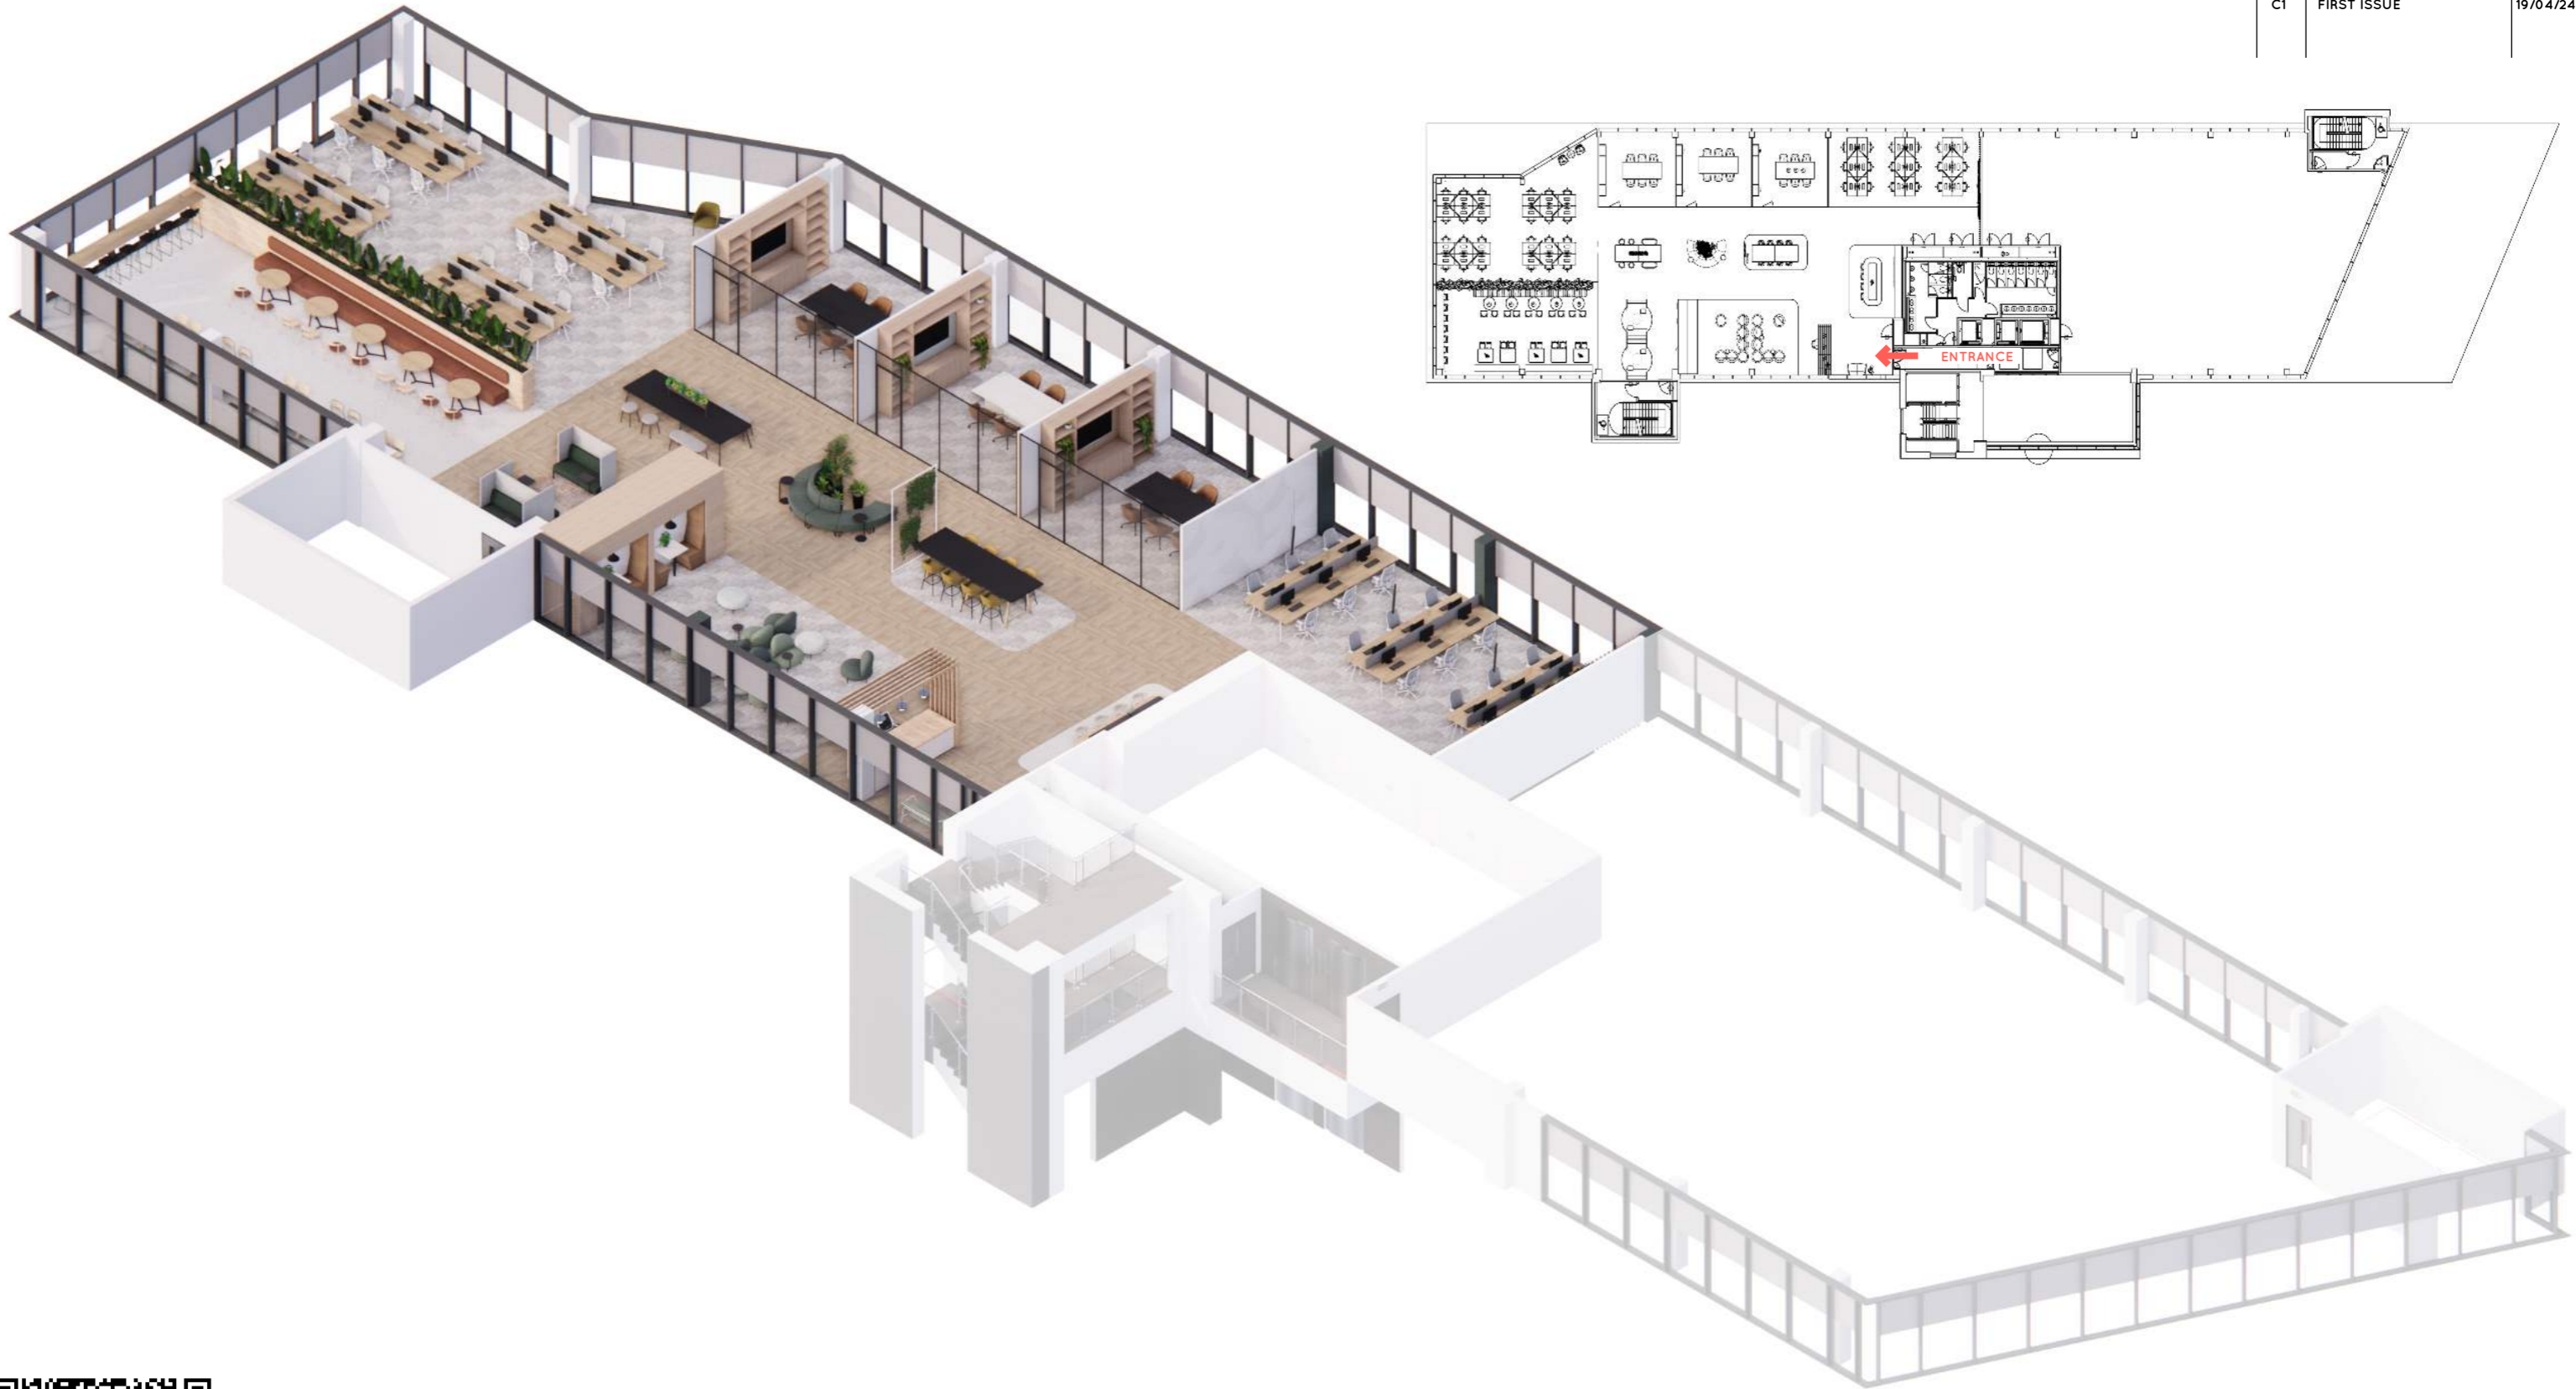

Design Proposal

ACERO
Sheffield

colloco.

REVISIONS		
REV	DESCRIPTION	DATE
C1	FIRST ISSUE	19/04/24

PROPOSED FIRST FLOOR PLAN 1A

TOTAL AREA: 650M2

Ovo Spaces 0114 2434600 info@ovospaces.co.uk www.ovospaces.co.uk